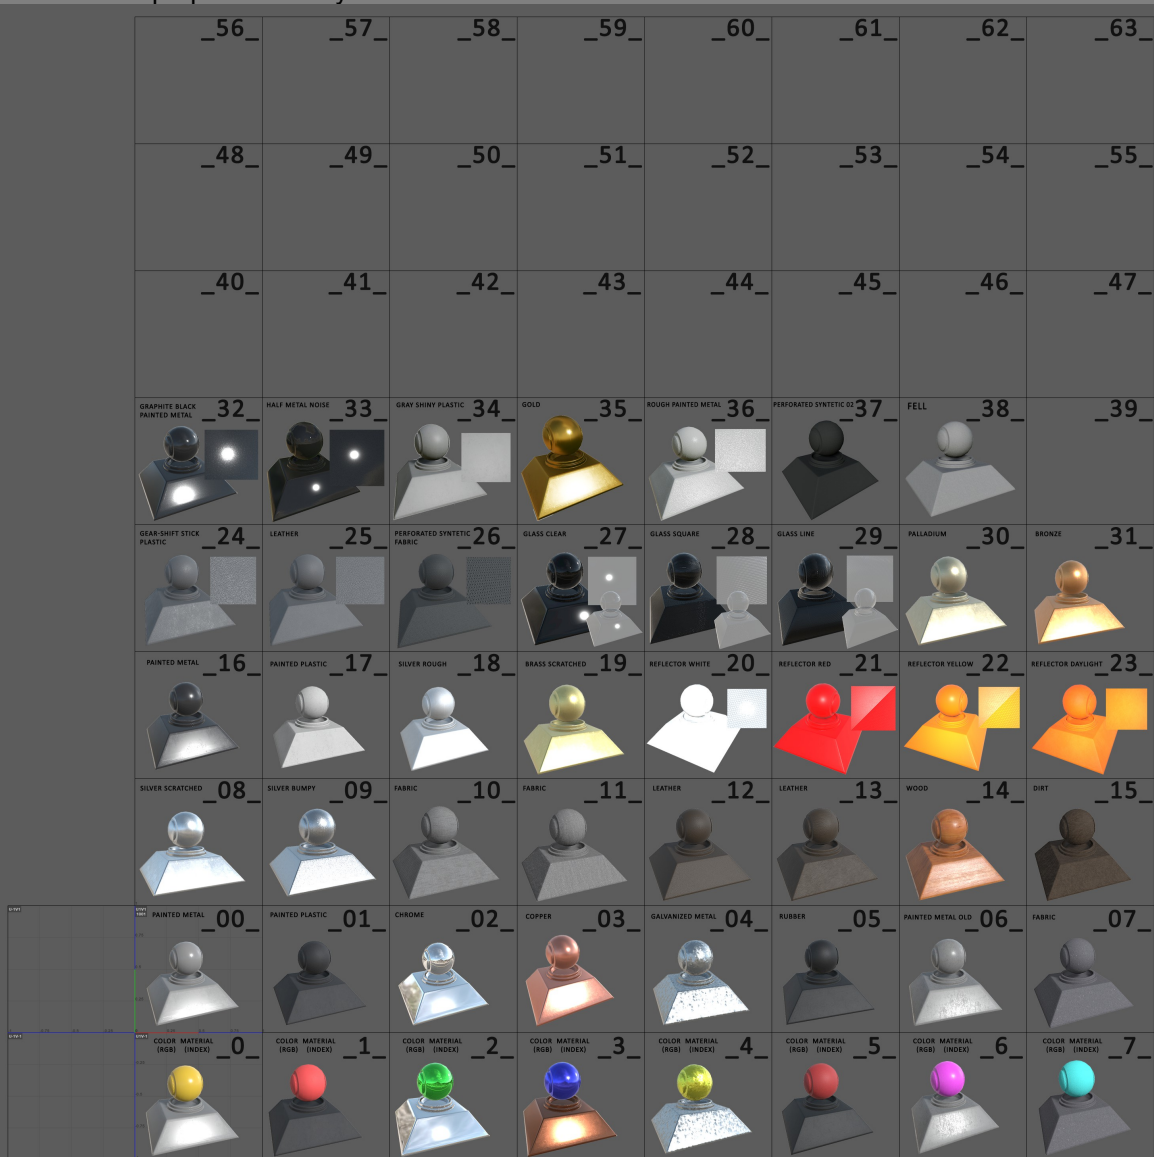

- Specular texture contain linear data.

- Scratches mask

- Ambient Occlusion

- Dirt mask

- Material properties set by UV location.

# COLOR MASK